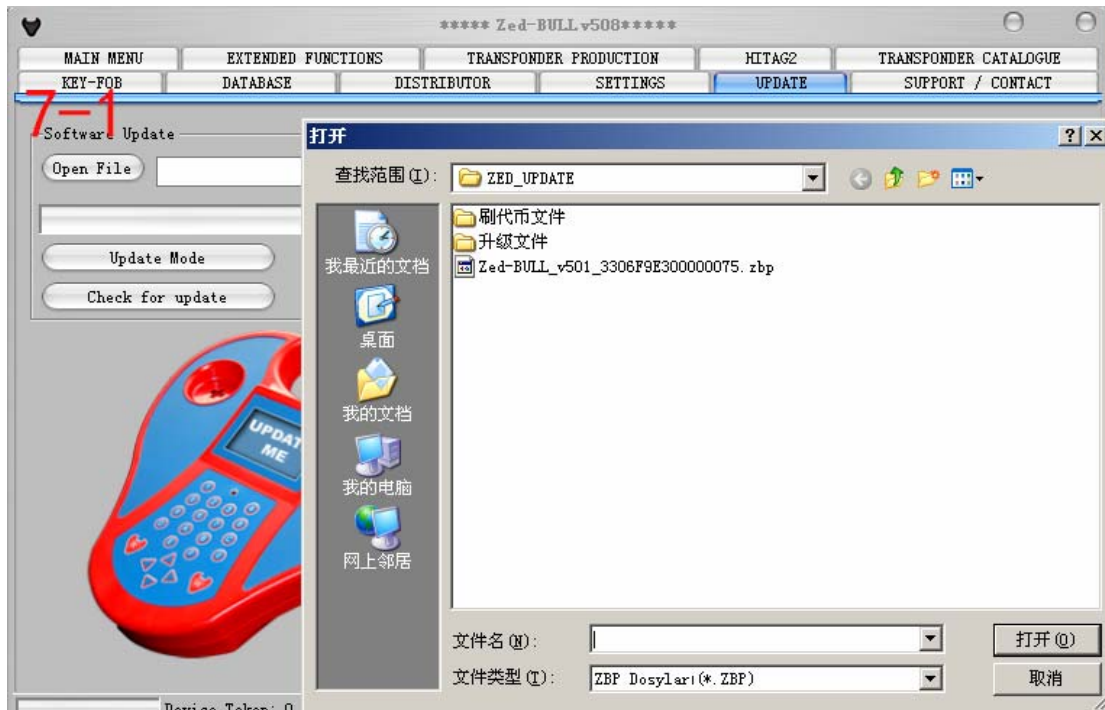

Request Outcode

E-Mail Adress:

Send

INCODE:

Enter Incode

Device Token: 0

www.diyobd.fr

Email: sales@diyobd.fr MSN: diyobd@live.com Skype: [diyobd.fr](https://www.skype.com/en/contacts/diyobd.fr)