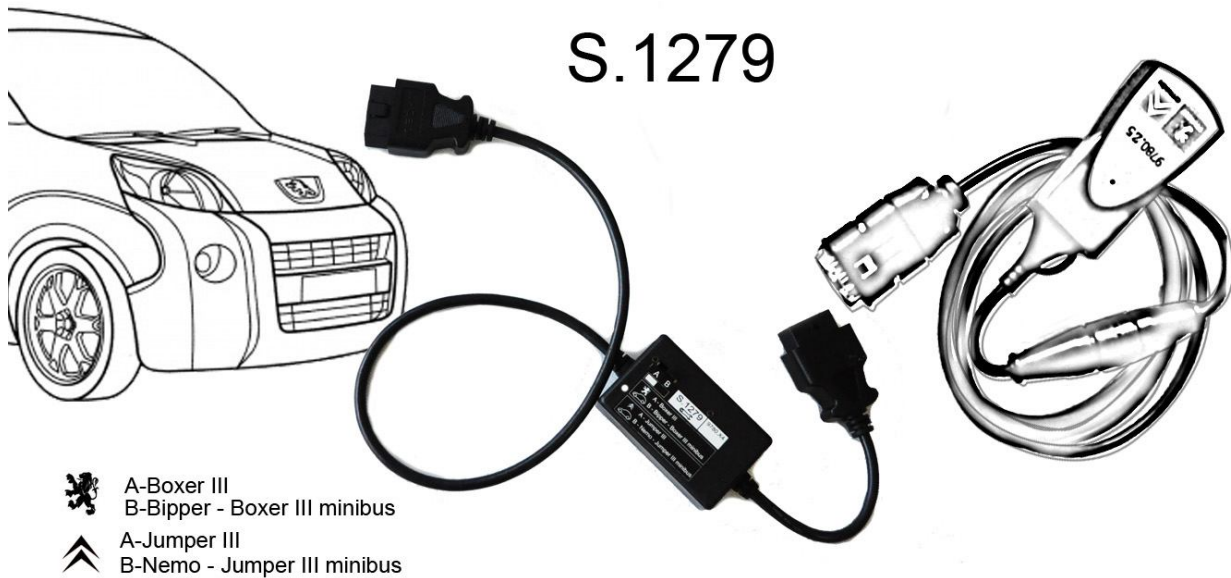

# S.1279

S.1279 module for PPS2000 Lexia-3 Citroen Peugeot ( Nemo,Bipper,Boxer III,Jumper III) .  
connected between lexia3 interface and new cars .

- Peugeot Bipper
- Peugeot Boxer III
- Peugeot Boxer III minibus
- Citroen Nemo
- Citroen Jumper III
- Citroen Jumper III minibus

The S.1279 connected between lexia3 interface and car

Packing : S.1279 module obd2 male to obd2 female - Net Weight : 0.35 KG