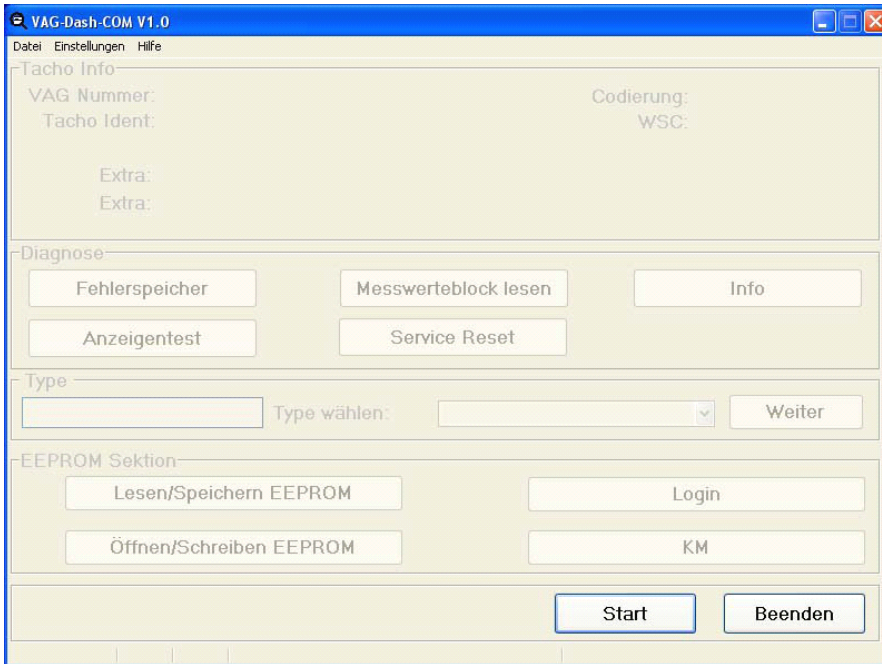

BMW Serie 5 (E46) 3.2i Siemens Ms43

Audi/Volkswagen 1.9 (2,5) EC15VM+ 29F800

software screenshots:

Package contains

- interface
- software include over 1000 Files for Tuning
- Driver for Windows 98/2000/XP
- cable USB