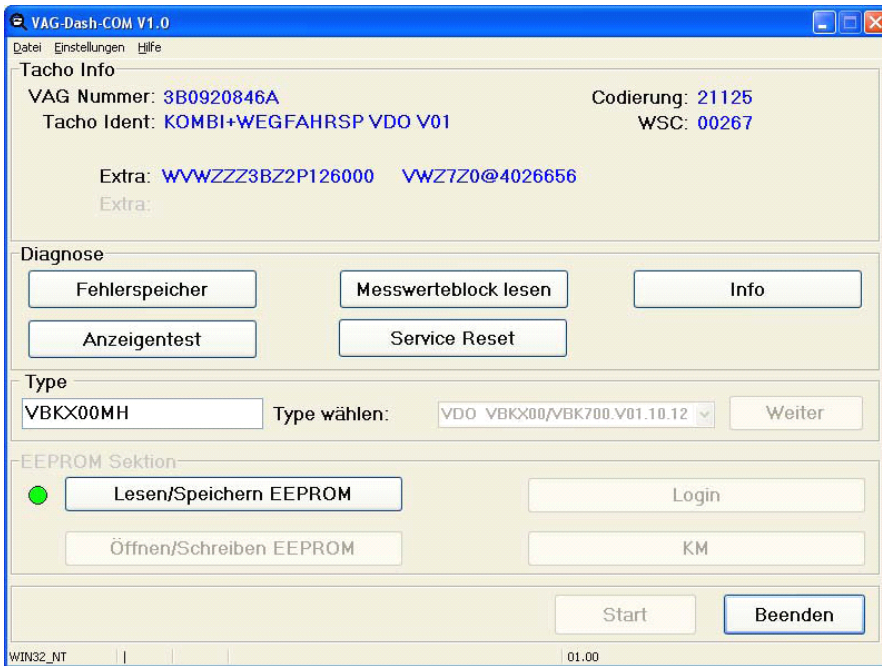

BMW Serie 5 (E46) 3.2i Siemens Ms43

Audi/Volkswagen 1.9 (2,5) EC15VM+ 29F800

software screenshots:

Package contains

- interface
- software include over 1000 Files for Tuning
- Driver for Windows 98/2000/XP
- cable USB