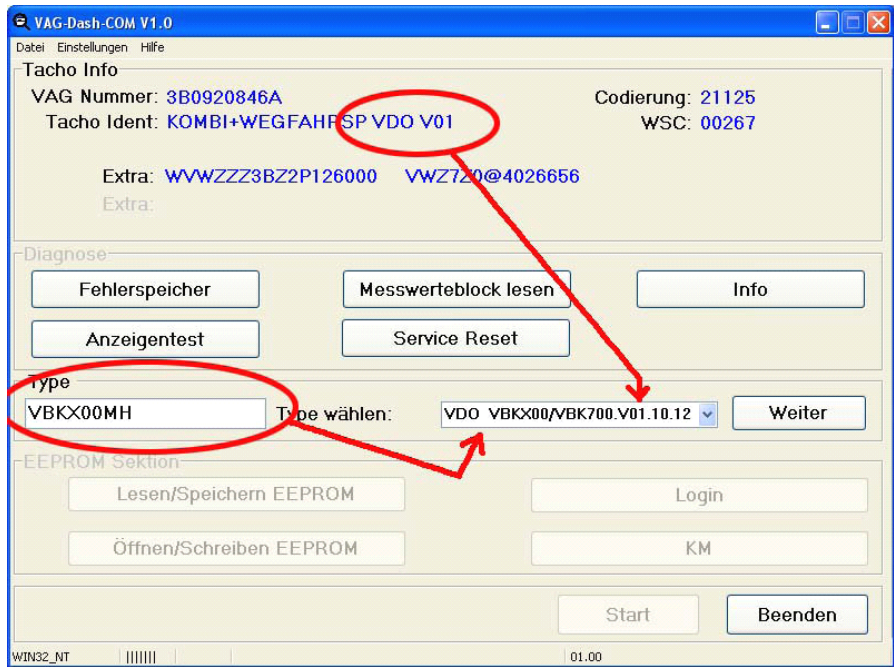

BMW Serie 5 (E46) 3.2i Siemens Ms43

Audi/Volkswagen 1.9 (2,5) EC15VM+ 29F800

software screenshots:

Package contains

- interface
- software include over 1000 Files for Tuning
- Driver for Windows 98/2000/XP
- cable USB