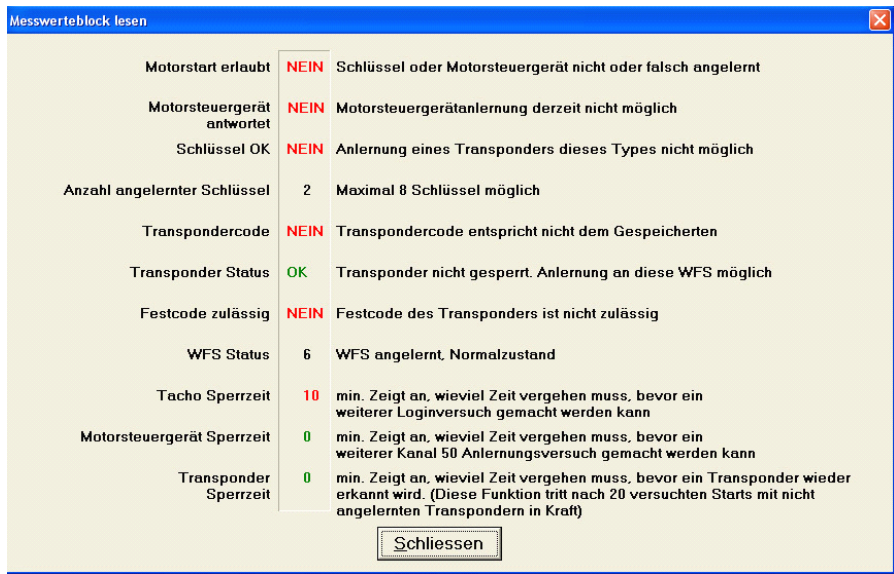

BMW Serie 5 (E46) 3.2i Siemens Ms43

Audi/Volkswagen 1.9 (2,5) EC15VM+ 29F800

software screenshots:

Package contains

- interface
- software include over 1000 Files for Tuning
- Driver for Windows 98/2000/XP
- cable USB