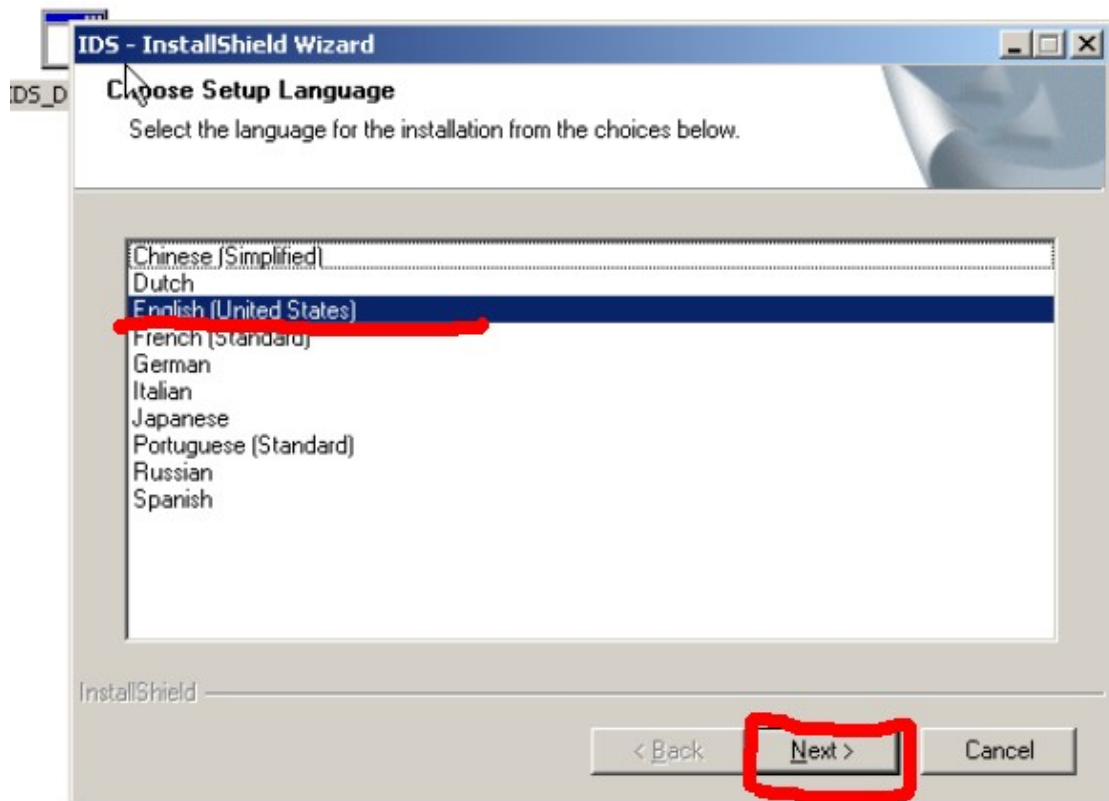

Ford VCM V126 Jaguar Land Rover software setup instruction

1, Open VCM-JLR126DVD

2, click “Install Software”

3, setup IDS-DVD126-FULL

4, choose setup language

5, software begin to run

6, click “Next”

7 select “I accept the terms of license agreement” and click “Next”