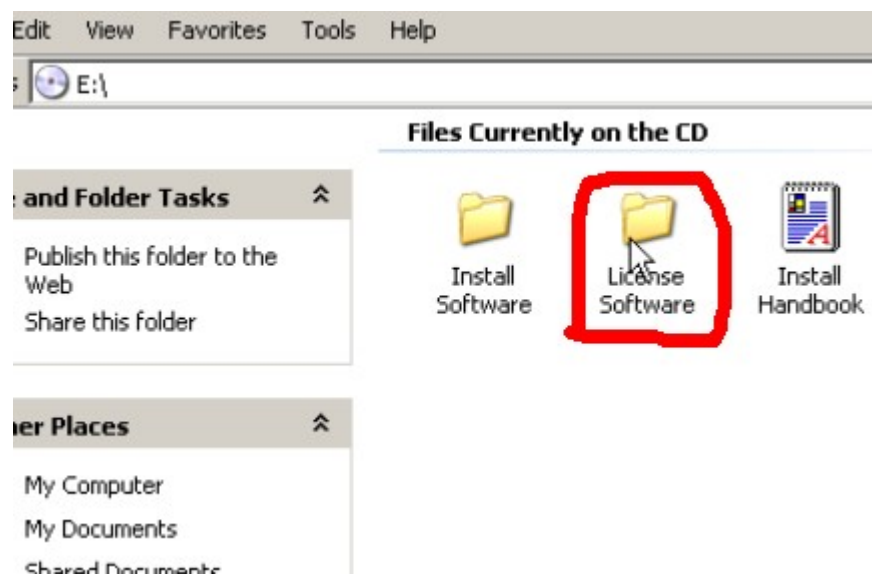

8, Select C:// as destination drive

9, click “Install”

11, software installing, please wait some minutes, then setup successfully.

11, click “Yes”

12, Restart computer

13, after computer run again, to open DVD and click “**License Software**”