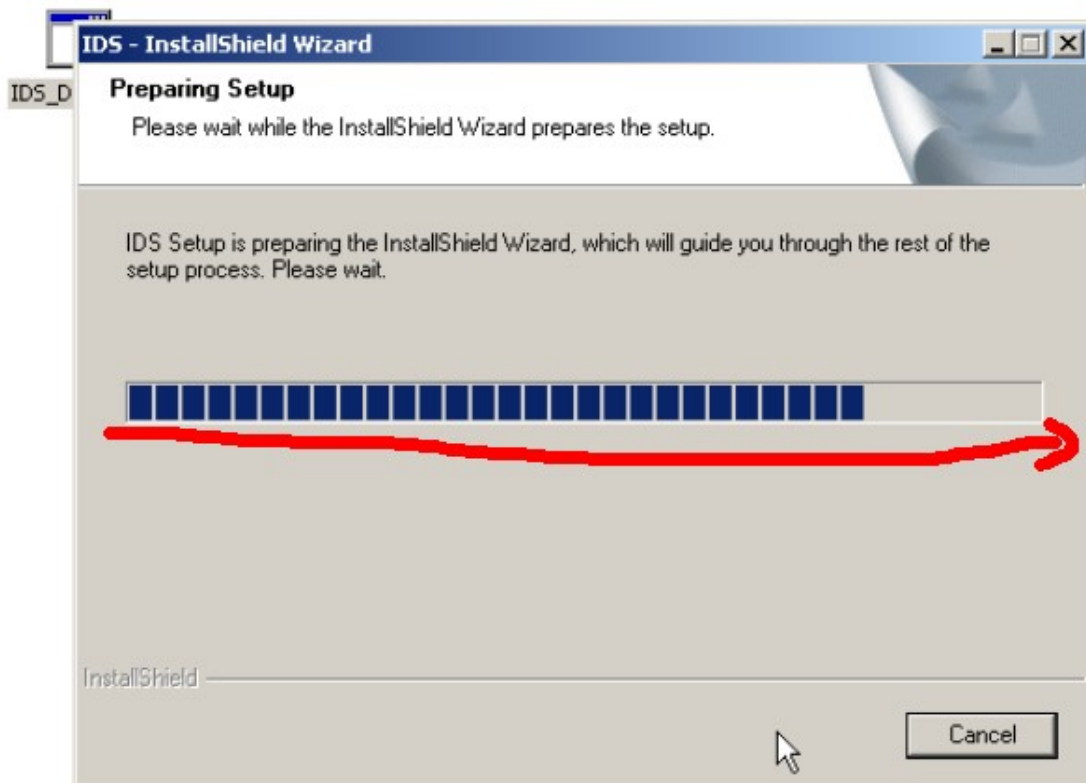

Ford VCM V126 Jaguar Land Rover software setup instruction

1, Open VCM-JLR126DVD

2, click “Install Software”

3, setup IDS-DVD126-FULL

4, choose setup language

5, software begin to run

6, click “Next”

7 select “I accept the terms of license agreement” and click “Next”