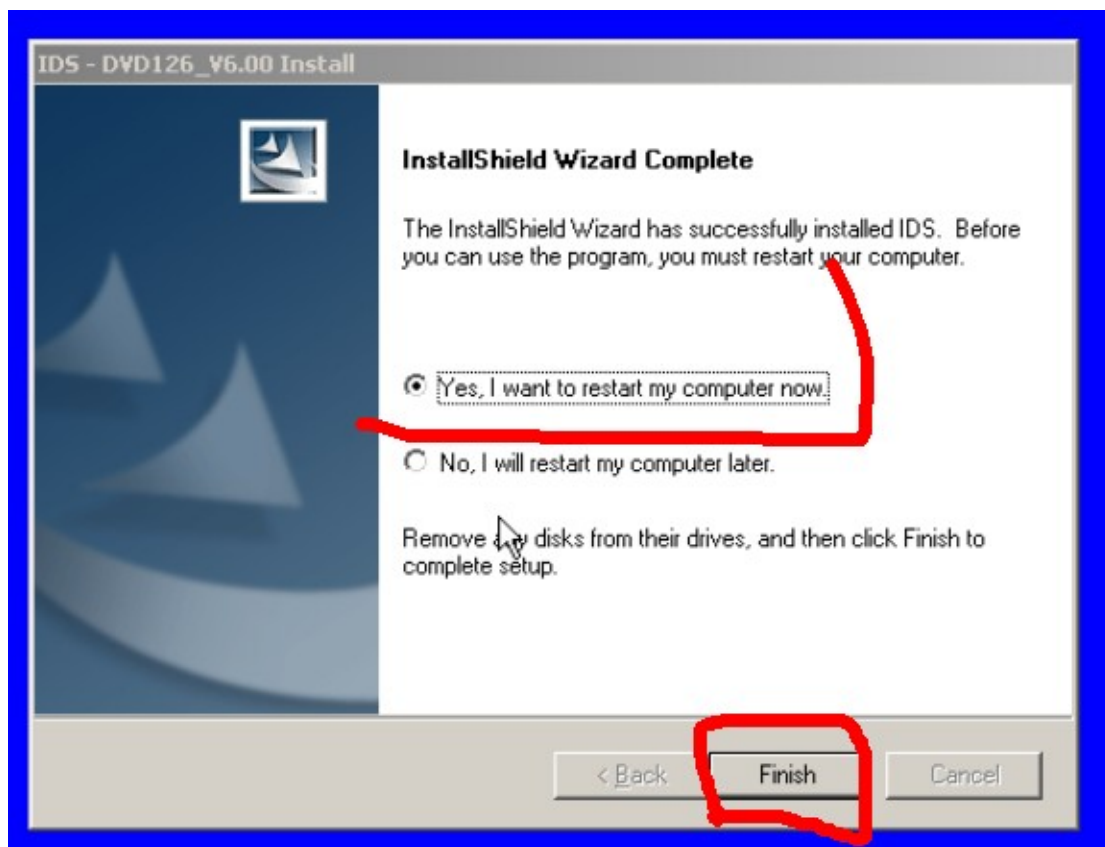

13, after computer run again, to open DVD and click “**License Software**”