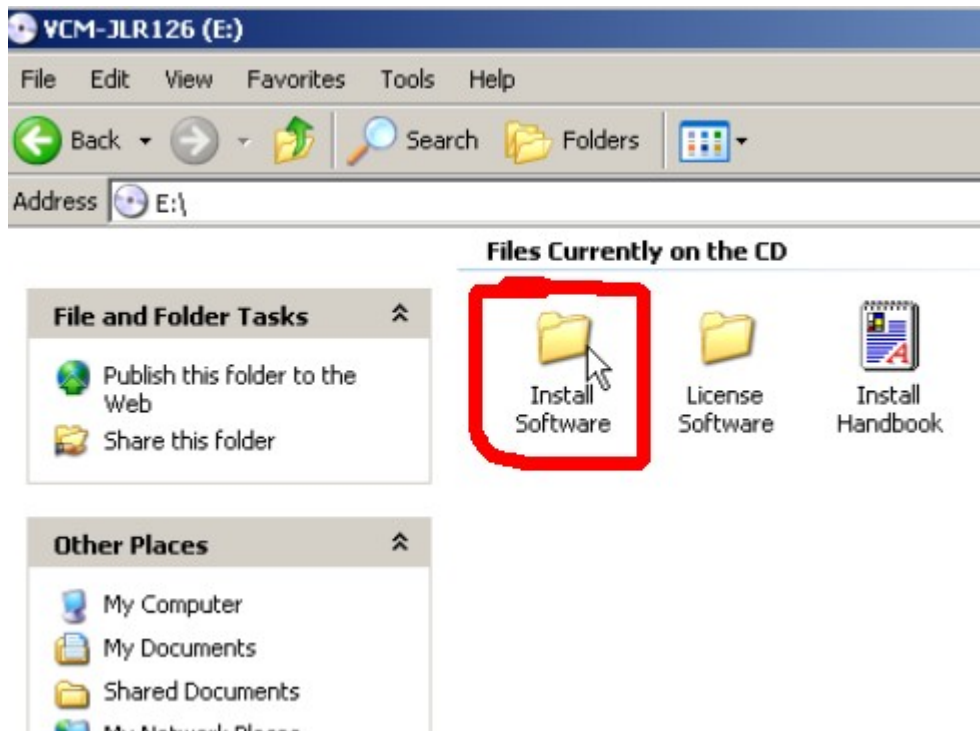

Ford VCM V126 Jaguar Land Rover software setup instruction

1, Open VCM-JLR126DVD

2, click “Install Software”

3, setup IDS-DVD126-FULL

4, choose setup language

5, software begin to run

6, click “Next”

7 select “I accept the terms of license agreement” and click “Next”