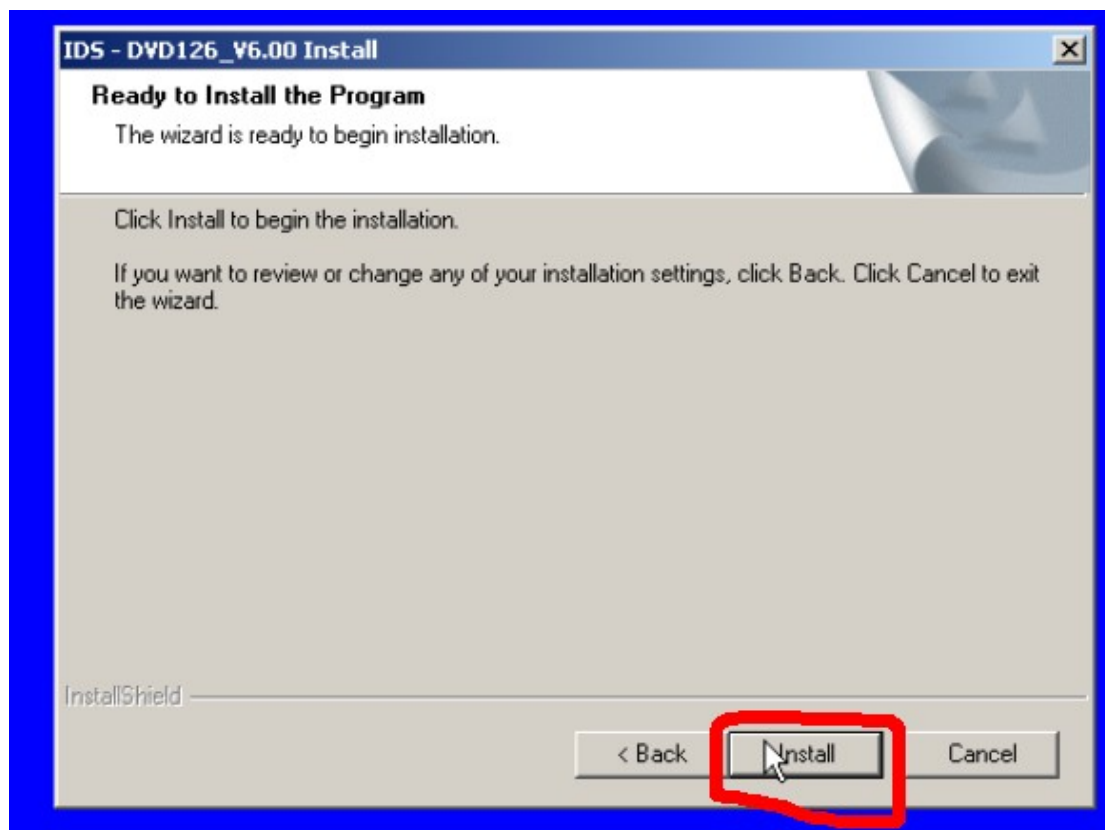

11, software installing, please wait some minutes, then setup successfully.