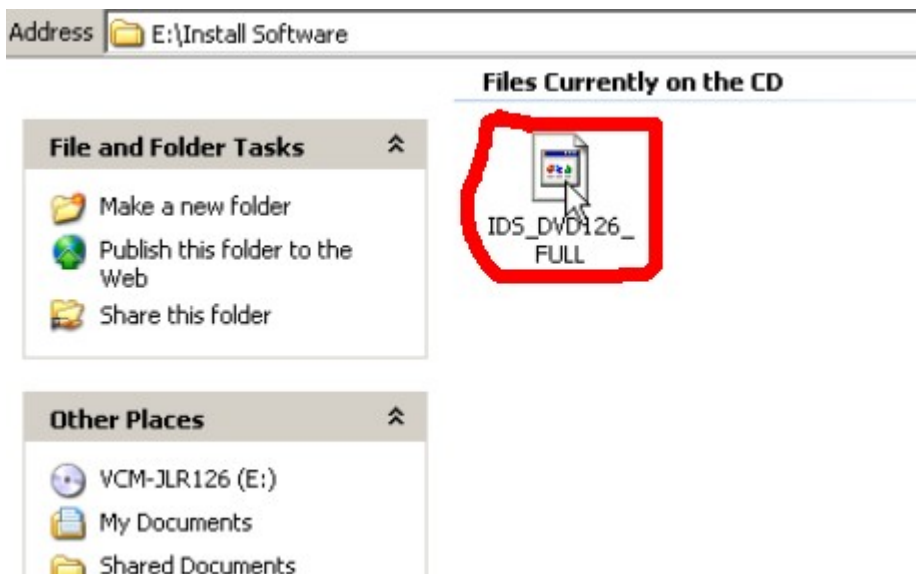

Ford VCM V126 Jaguar Land Rover software setup instruction

1, Open VCM-JLR126DVD

2, click “Install Software”

3, setup IDS-DVD126-FULL

4, choose setup language

5, software begin to run

6, click “Next”

7 select “I accept the terms of license agreement” and click “Next”