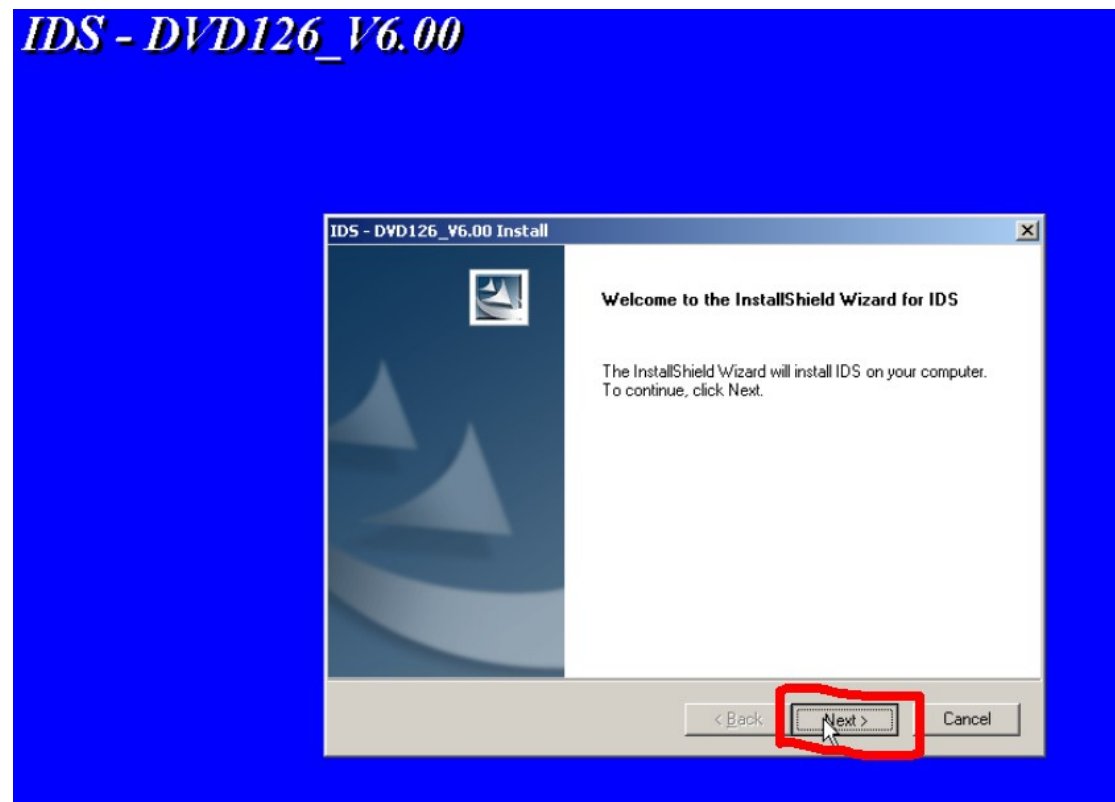

Ford VCM V126 Jaguar Land Rover software setup instruction

1, Open VCM-JLR126DVD

2, click “Install Software”

3, setup IDS-DVD126-FULL

4, choose setup language

5, software begin to run

6, click “Next”

7 select “I accept the terms of license agreement” and click “Next”