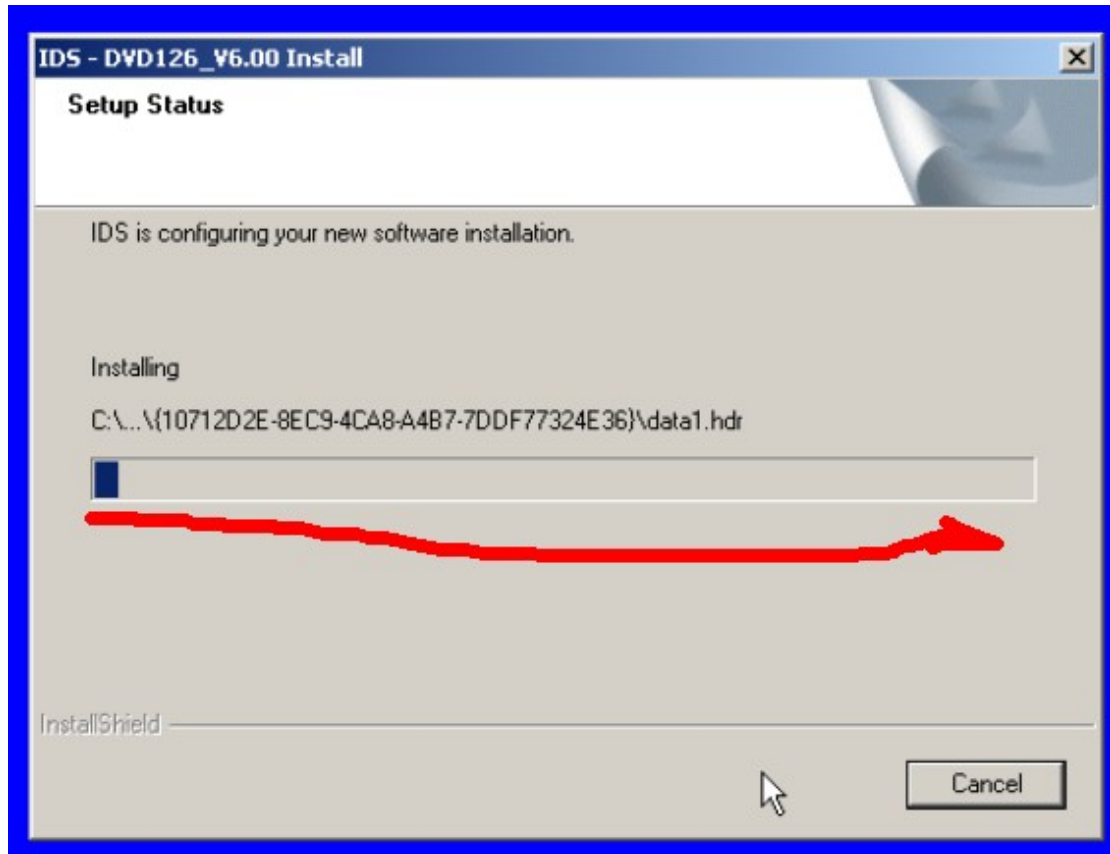

11, click “Yes”

12, Restart computer