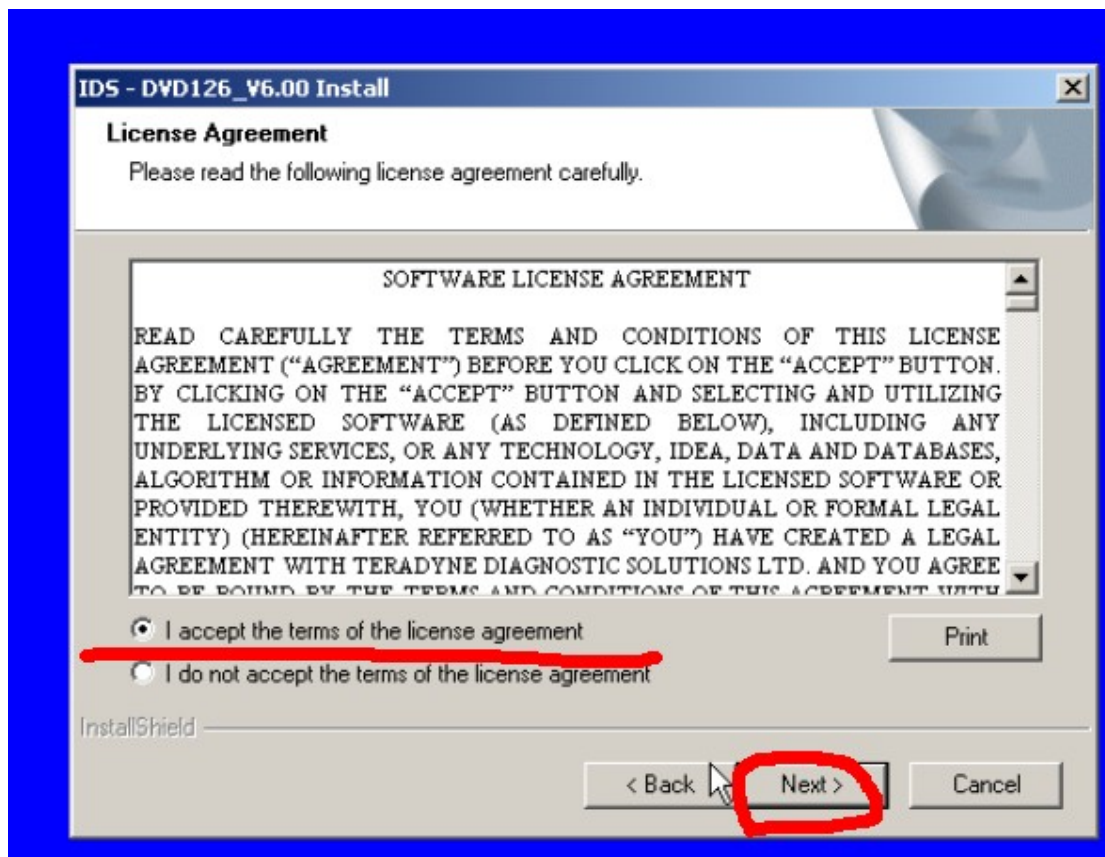

Ford VCM V126 Jaguar Land Rover software setup instruction

1, Open VCM-JLR126DVD

2, click “Install Software”

3, setup IDS-DVD126-FULL

4, choose setup language

5, software begin to run

6, click “Next”

7 select “I accept the terms of license agreement” and click “Next”