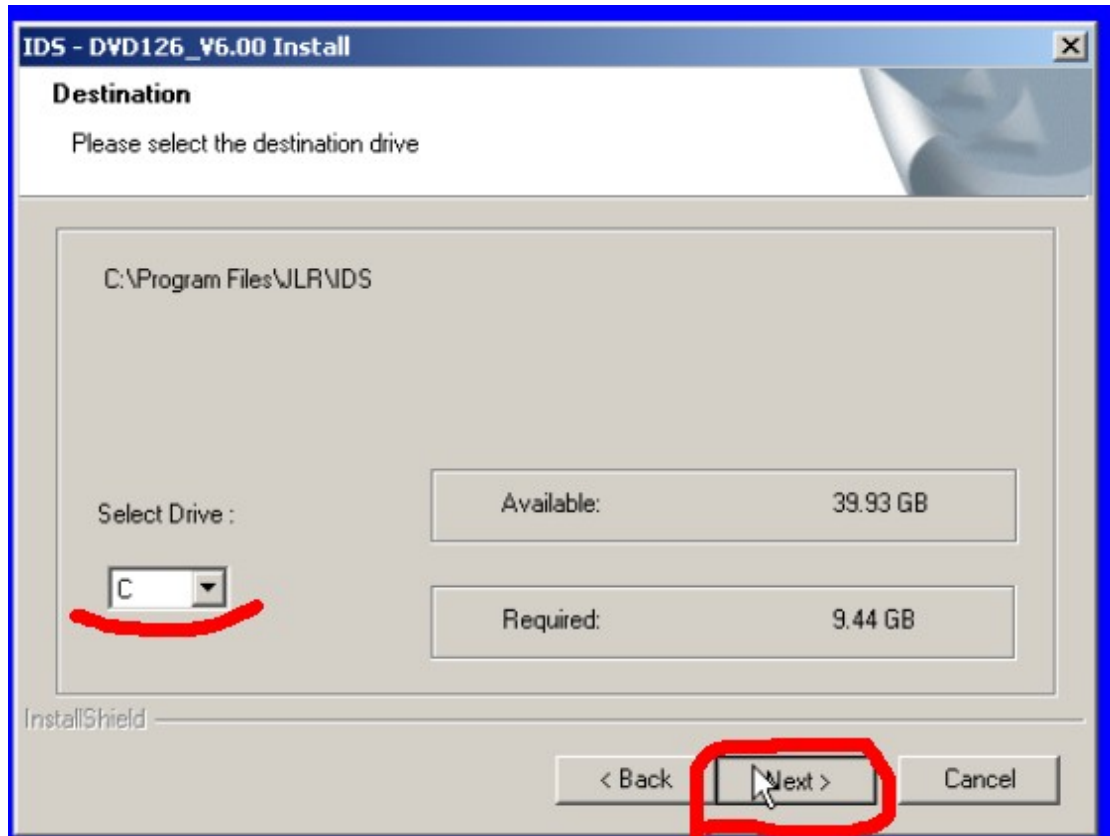

9, click “Install”