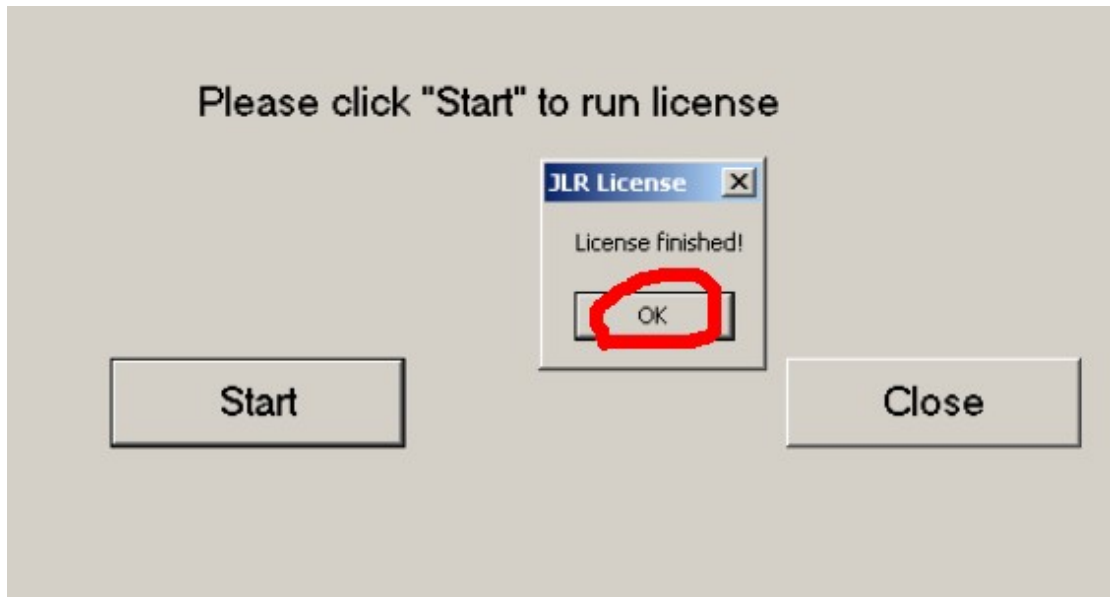

17, to run "JLR IDS"