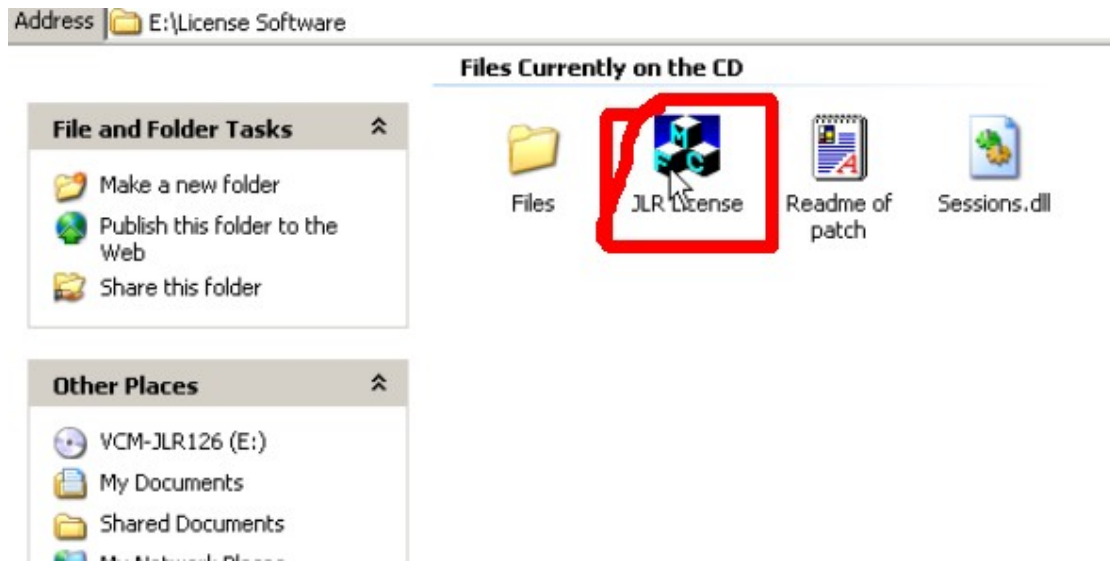

14, run JLR License

15, please click “Start” to run license

16 “JLR-license” setup successfully

17, to run "JLR IDS"

18, Loading symptom driven diagnostic, wait some minutes

Loading symptom driven diagnostics ...