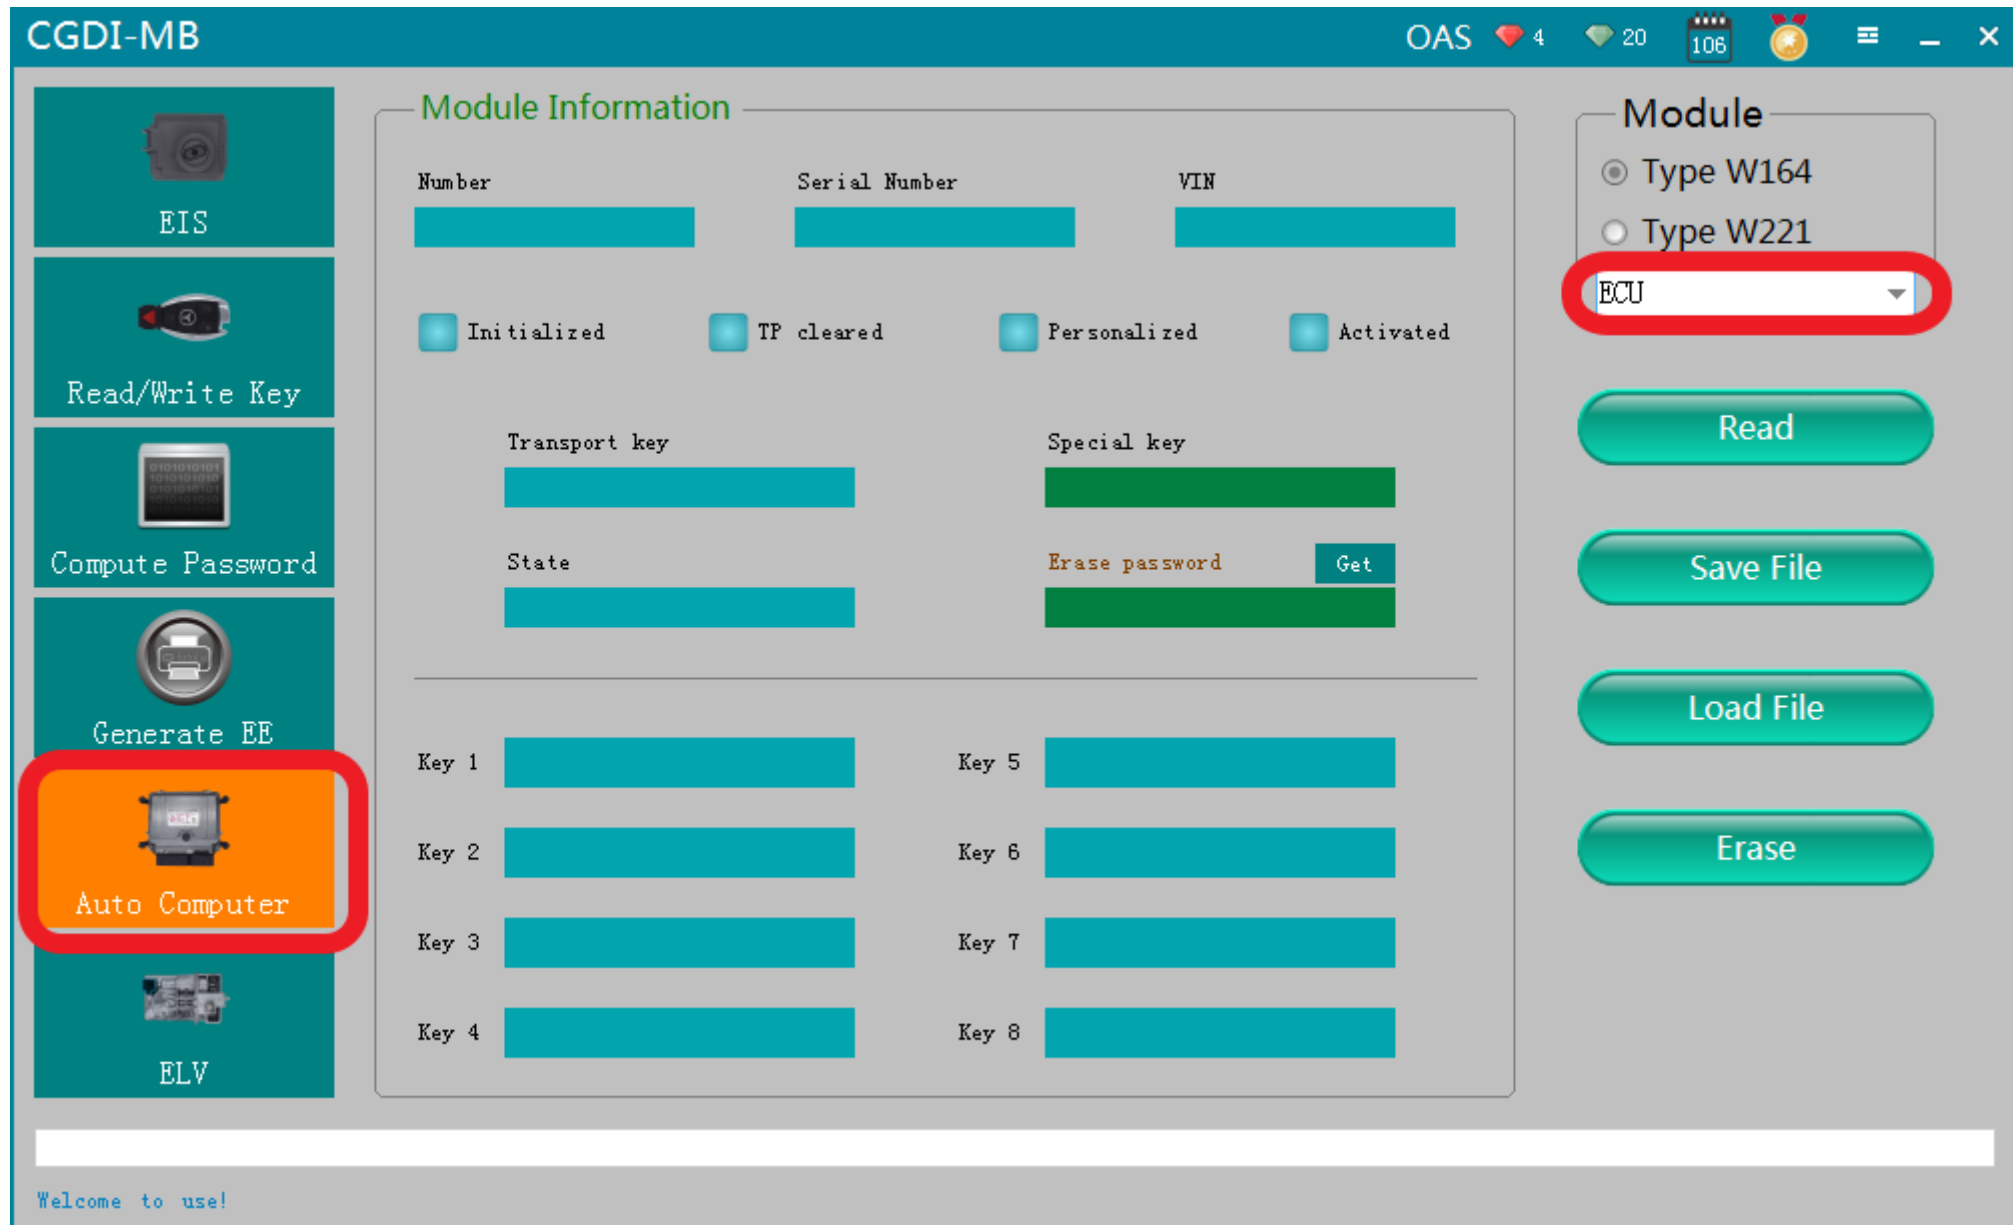

**Erase the ECU**

**CG-MB**

**Remove the car, remove  
the ECU, and connect  
according to the  
software wiring diagram**

**Engine computer style**

**Engine computer pin**

Open software, enter Auto computer, choose "Engine computer"