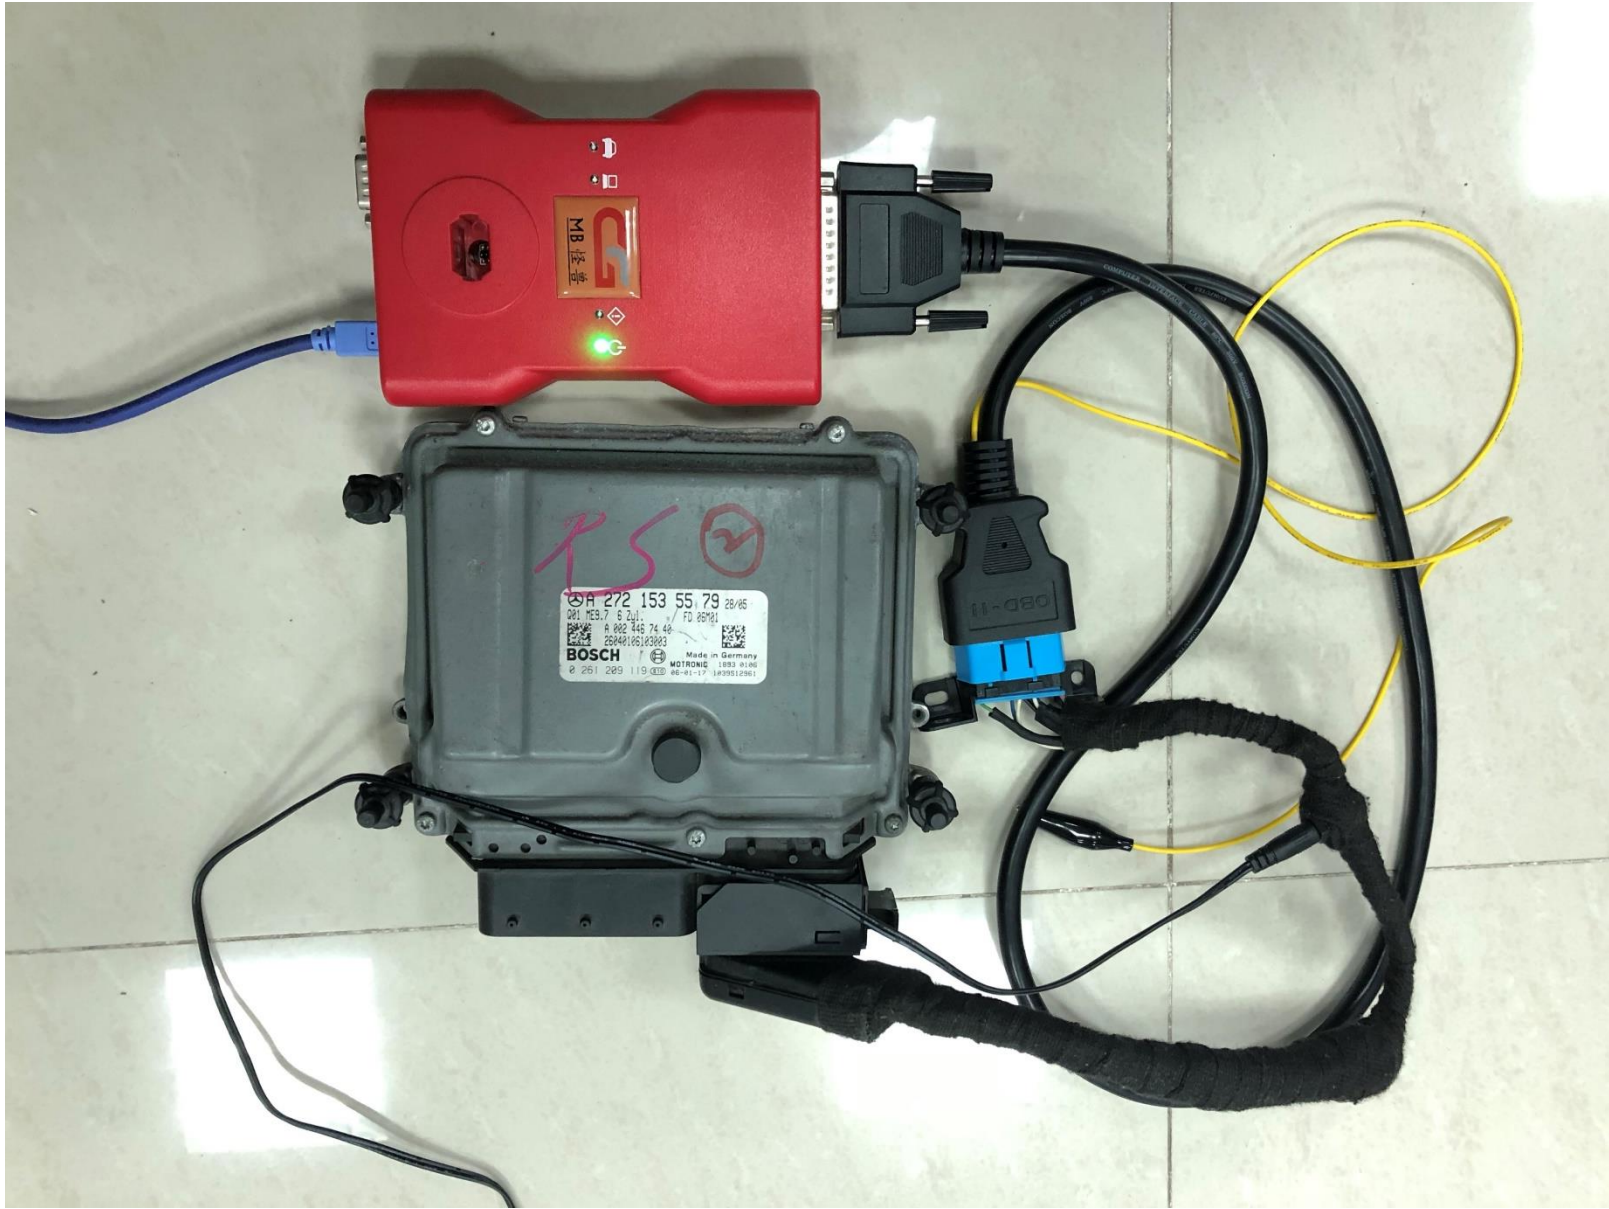

Physical wiring diagram