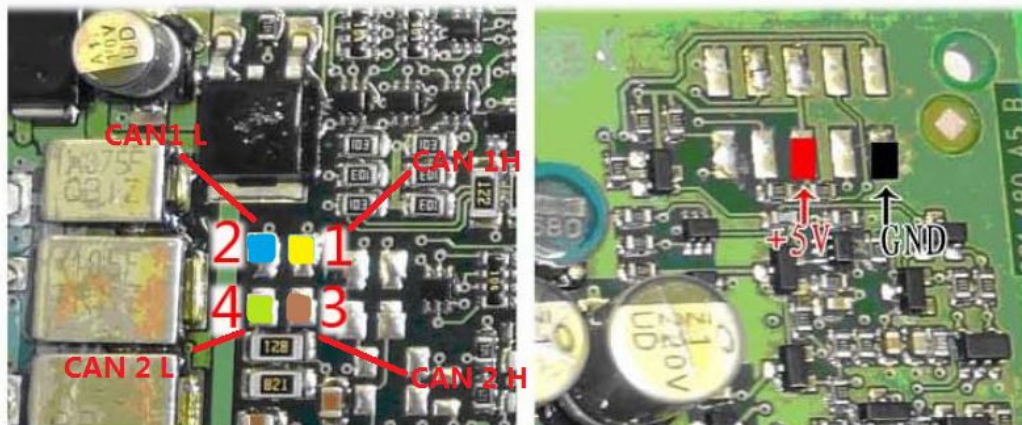

1. BMW Fliter V5 Pinout

2. CAS4-wiring diagram

CAS 4 Wiring Diagram

3. F3x-IKE

4. F15 filter wiring diagram

5. F15 Filter Wiring Diagram

BMW2014 X5X6 (F15/F16) Filter for mileage correction

(Second generation, no need to remove BODY_ECU,
no need to install it into body ECU)

(CAN Inductance need to remove)

Brown wire -- can out H
Green wire -- can out L
Yellow wire -- can in H
Blue wire -- can in L
Red wire -- 12V
Black wire is ground wire

(Instrument chips need to deal firstly)