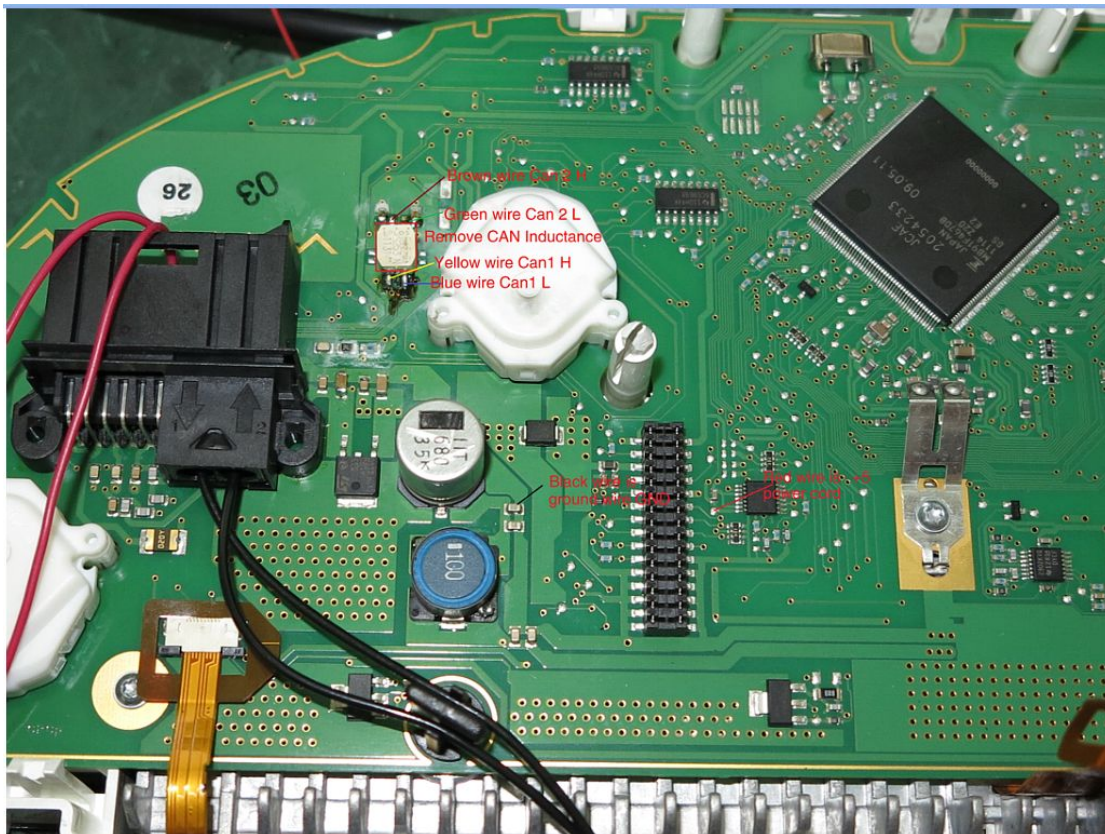

6. F18 instrument wiring diagram