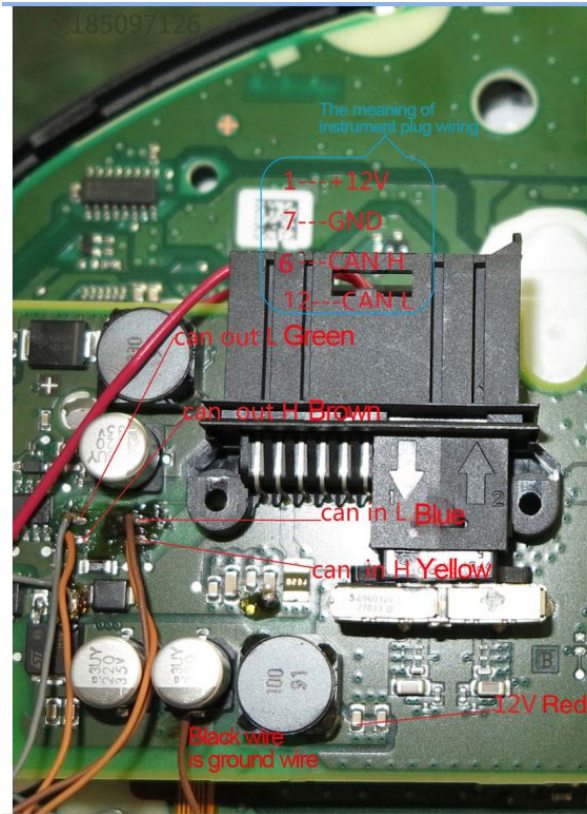

1. BMW Fliter V5 Pinout

2. CAS4-wiring diagram

CAS 4 Wiring Diagram

3. F3x-IKE

4. F15 filter wiring diagram

5. F15 Filter Wiring Diagram

BMW2014 X5X6 (F15/F16) Filter for mileage correction

(Second generation, no need to remove BODY_ECU,
no need to install it into body ECU)

(CAN Inductance need to remove)

Brown wire -- can out H
Green wire -- can out L
Yellow wire -- can in H
Blue wire -- can in L
Red wire -- 12V
Black wire is ground wire

(Instrument chips need to deal firstly)