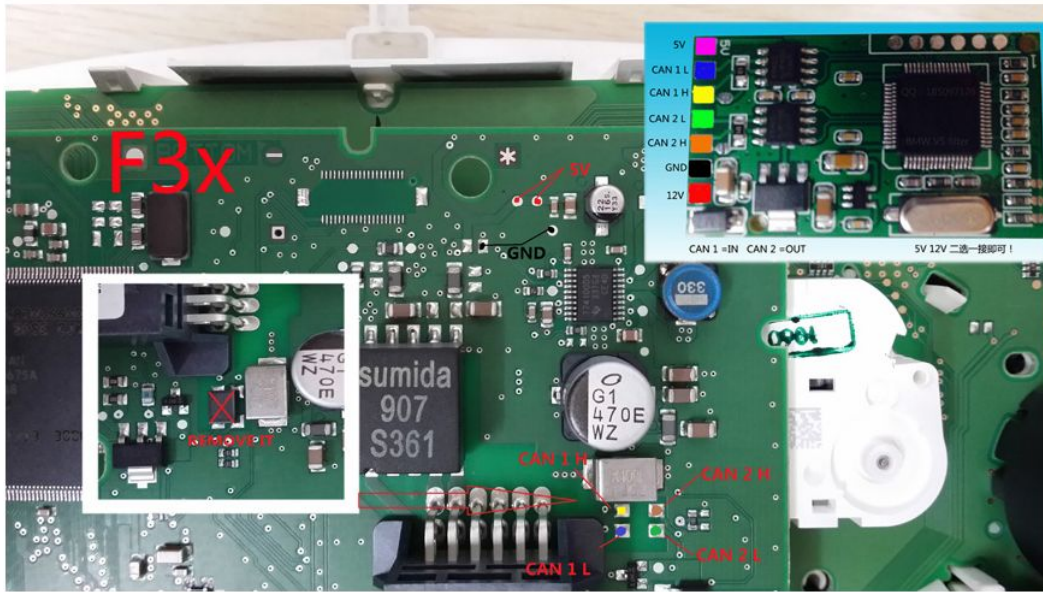

1. BMW Fliter V5 Pinout

2. CAS4-wiring diagram

CAS 4 Wiring Diagram

3. F3x-IKE

4. F15 filter wiring diagram

5. F15 Filter Wiring Diagram

BMW2014 X5X6 (F15/F16) Filter for mileage correction

(Second generation, no need to remove BODY_ECU,
no need to install it into body ECU)

(CAN Inductance need to remove)

Brown wire -- can out H
Green wire -- can out L
Yellow wire -- can in H
Blue wire -- can in L
Red wire -- 12V
Black wire is ground wire

(Instrument chips need to deal firstly)