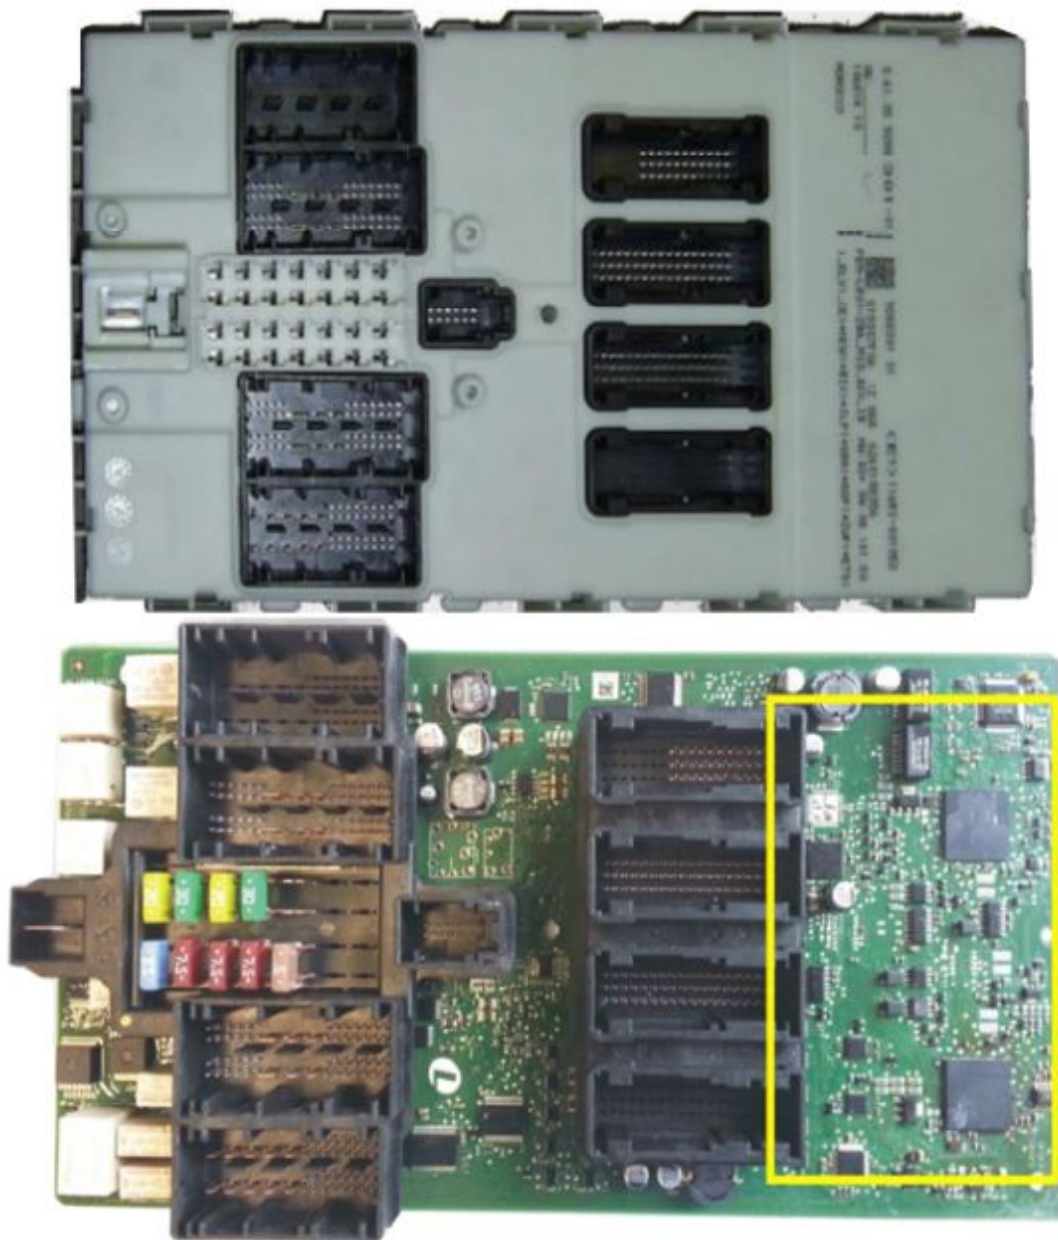

7. FEM wiring diagram

F20 F3x FEM