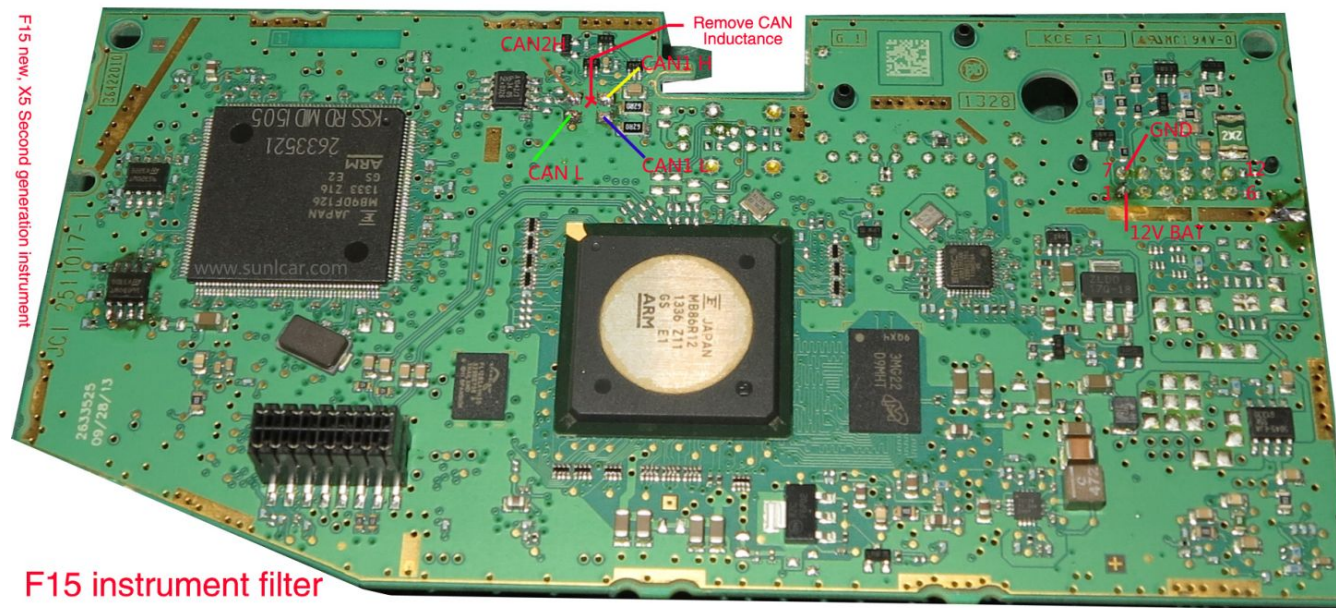

1. BMW Fliter V5 Pinout

2. CAS4-wiring diagram

CAS 4 Wiring Diagram

3. F3x-IKE

4. F15 filter wiring diagram

5. F15 Filter Wiring Diagram

BMW2014 X5X6 (F15/F16) Filter for mileage correction

(Second generation, no need to remove BODY_ECU,
no need to install it into body ECU)

(CAN Inductance need to remove)

Brown wire -- can out H
Green wire -- can out L
Yellow wire -- can in H
Blue wire -- can in L
Red wire -- 12V
Black wire is ground wire

(Instrument chips need to deal firstly)