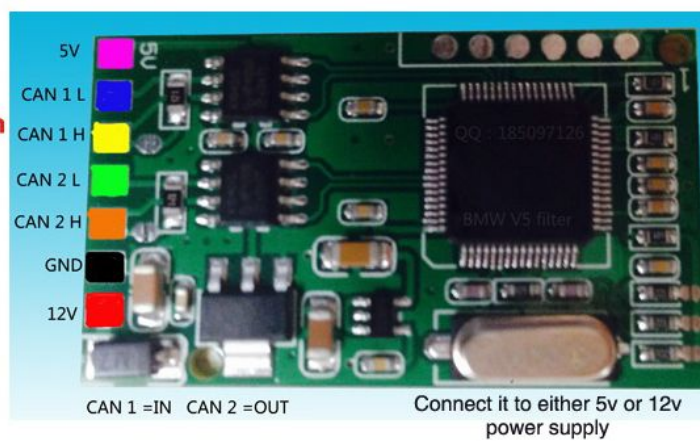

1. BMW Fliter V5 Pinout

2. CAS4-wiring diagram

CAS 4 Wiring Diagram

3. F3x-IKE

4. F15 filter wiring diagram

5. F15 Filter Wiring Diagram

BMW2014 X5X6 (F15/F16) Filter for mileage correction

(Second generation, no need to remove BODY_ECU,
no need to install it into body ECU)

(CAN Inductance need to remove)

Brown wire -- can out H
Green wire -- can out L
Yellow wire -- can in H
Blue wire -- can in L
Red wire -- 12V
Black wire is ground wire

(Instrument chips need to deal firstly)